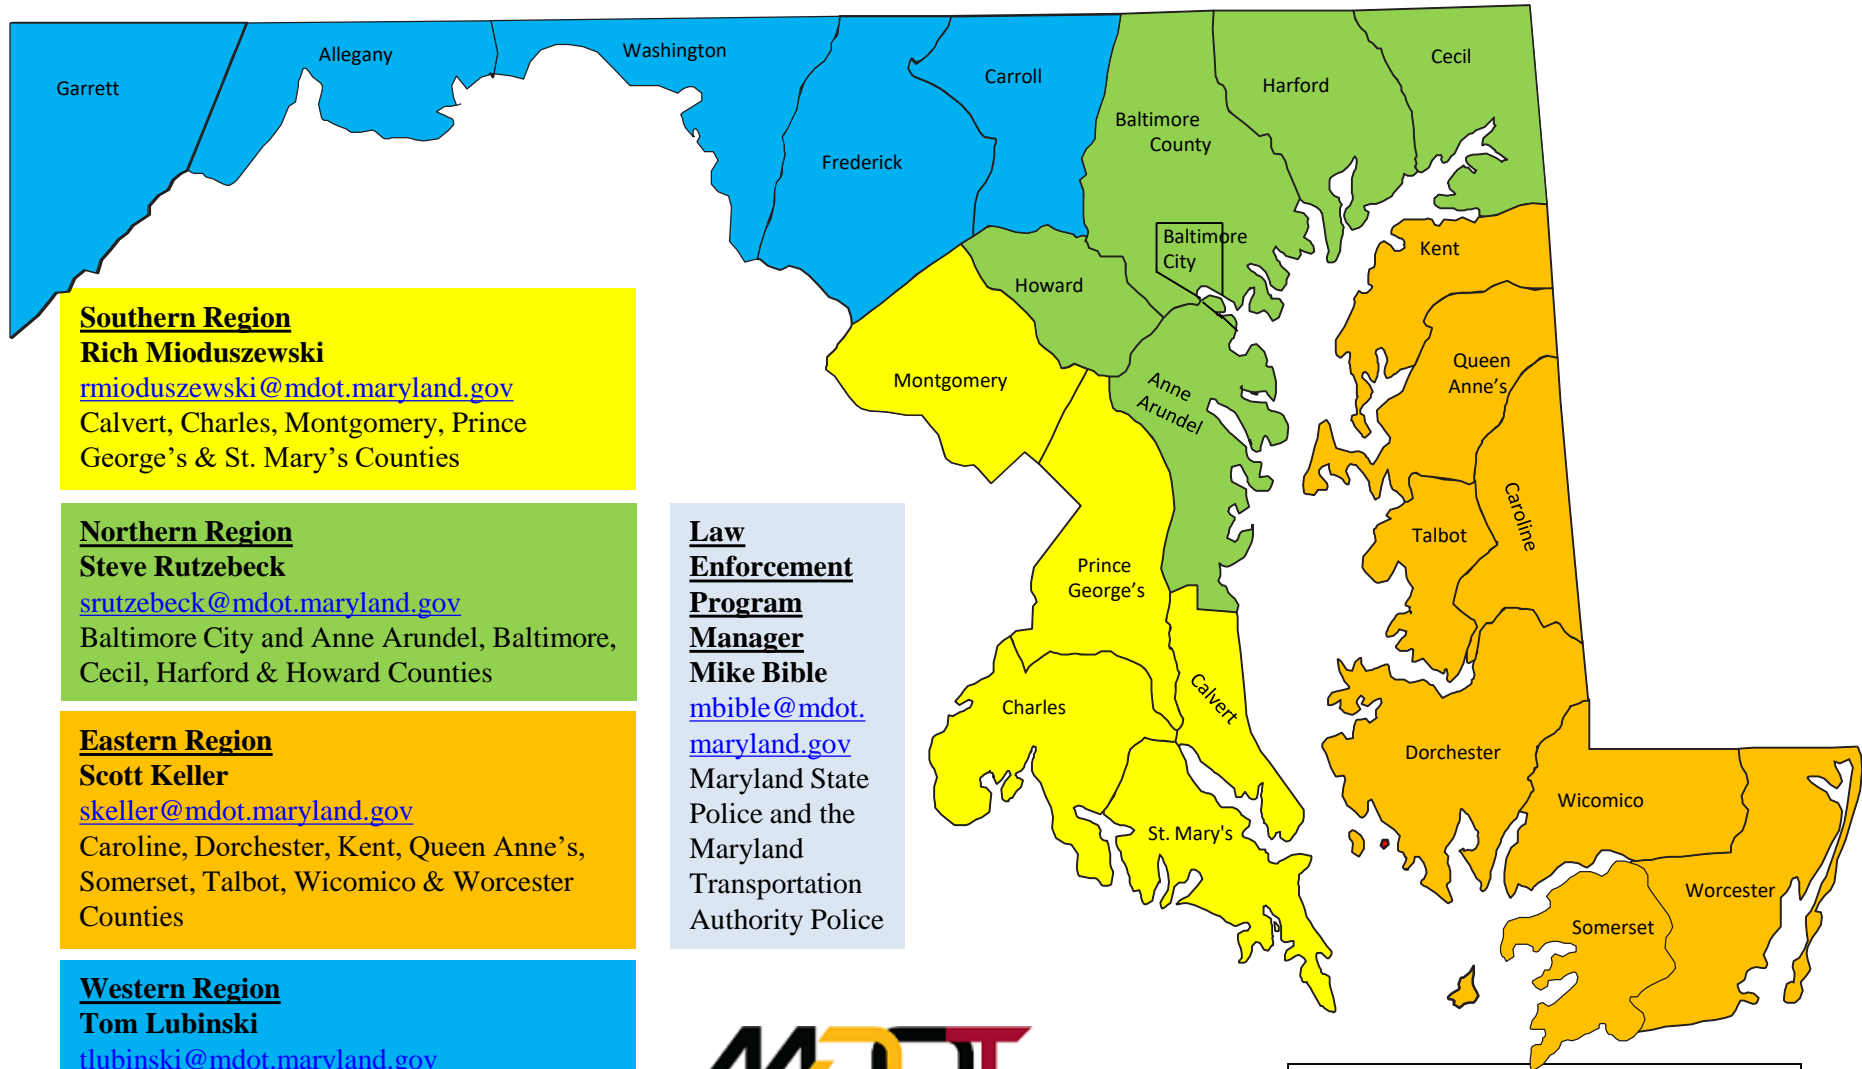

Regional Law Enforcement Liaison (LEL) Program

Southern Region
Rich Mioduszewski
rmioduszewski@mdot.maryland.gov
Calvert, Charles, Montgomery, Prince George's & St. Mary's Counties

Northern Region
Steve Rutzebeck
srutzebeck@mdot.maryland.gov
Baltimore City and Anne Arundel, Baltimore, Cecil, Harford & Howard Counties

Eastern Region
Scott Keller
skeller@mdot.maryland.gov
Caroline, Dorchester, Kent, Queen Anne's, Somerset, Talbot, Wicomico & Worcester Counties

Western Region
Tom Lubinski
tlubinski@mdot.maryland.gov
Allegany, Carroll, Frederick, Garrett & Washington Counties